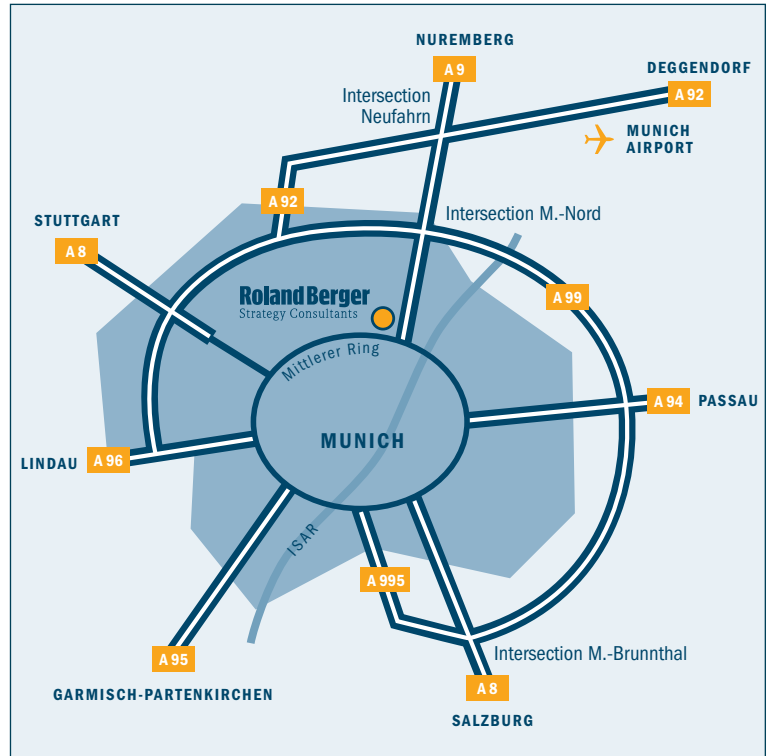

From the North and East (Nuremberg/Salzburg):

- Take a right onto Schenkendorfstraße/Mittlerer Ring West
- Turn right onto Lyonel-Feininger-Straße just before you get to the Aral gas station
- Take the first right onto Mies-van-der-Rohe-Straße
- Take the next right into the access road and follow the "Mies-van-der-Rohe-Straße 4-8" sign
- The entrance to the parking garage is on Anni-Albers-Straße (the next street on the right, Tower 1)
- The entrance to Roland Berger Strategy Consultants is on Mies-van-der-Rohe-Straße 6

From Munich's main train station

- Take the S-Bahn (local train) to Marienplatz
- Transfer here and take the U6 to Garching-Hochbrück, get off at Nordfriedhof

From Munich airport

- Take the S8 to Marienplatz
- Transfer here and take the U6 toward Garching Forschungszentrum, get off at Nordfriedhof

Bus:

Lufthansa airport bus, Nordfriedhof stop

The Lufthansa airport bus leaves Munich airport (terminal 1 A, terminal 2 and the main terminal) every 20 minutes and reaches Nordfriedhof in about 25 minutes (frequent flyers can buy a 10-ride card or a return ticket).

Tram:

Tram 23, Anni-Albers-Straße stop

Take Tram 23 from Münchner Freiheit to "Anni-Albers-Straße" (6 min.). From there it's about a 5-minute walk along Anni-Albers-Straße to the HighLight Towers.

Roland Berger Strategy Consultants GmbH