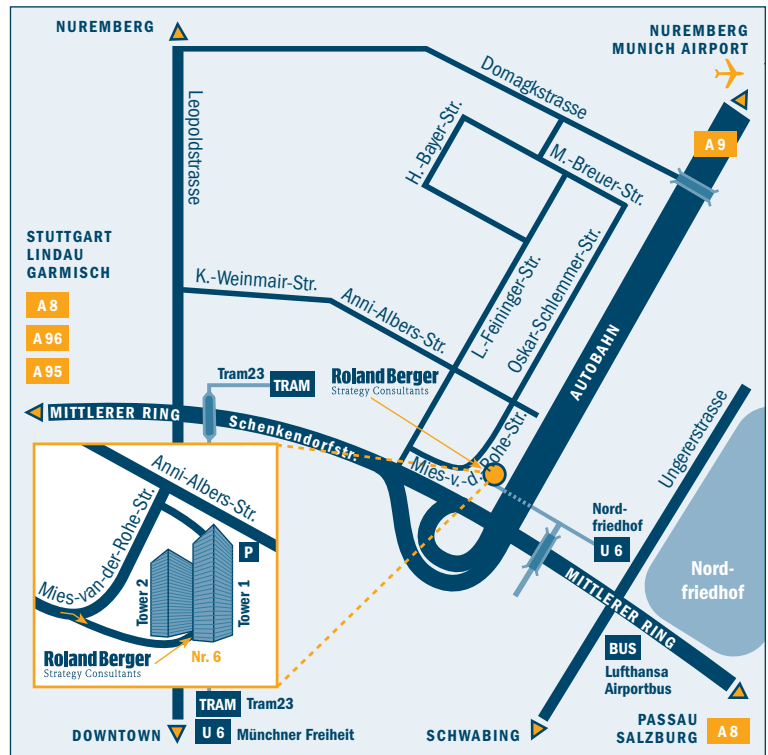

> Using public transportation

U-Bahn (subway) and S-Bahn (local train):

- Take the U6 toward Garching Forschungszentrum
- Get off at Nordfriedhof
- Take the Schenkendorfstraße exit
- 5-minute walk to our office

From Munich's main train station

- Take the S-Bahn (local train) to Marienplatz
- Transfer here and take the U6 to Garching-Hochbrück, get off at Nordfriedhof

From Munich airport

- Take the S8 to Marienplatz
- Transfer here and take the U6 toward Garching Forschungszentrum, get off at Nordfriedhof

Bus:

Lufthansa airport bus, Nordfriedhof stop

The Lufthansa airport bus leaves Munich airport (terminal 1 A, terminal 2 and the main terminal) every 20 minutes and reaches Nordfriedhof in about 25 minutes (frequent flyers can buy a 10-ride card or a return ticket).

Tram:

Tram 23, Anni-Albers-Straße stop

Take Tram 23 from Münchner Freiheit to "Anni-Albers-Straße" (6 min.). From there it's about a 5-minute walk along Anni-Albers-Straße to the HighLight Towers.

Roland Berger Strategy Consultants GmbH

HighLight Towers

Mies-van-der-Rohe-Str. 6

80807 München, Germany

Phone +49 89 9230-0

Fax +49 89 9230-8202

www.rolandberger.com

P.O. Box 40 21 49

80721 München

Germany